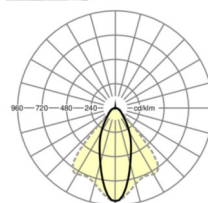

CHARACTERISTICS

Order number	18620204100
EAN number	4020863325917
Commodity code	94051190
Certification mark	IP 64, Protection class I, ENEC10 VDE, F, D, HACCP DIN10500/Food/IFS-application-related suitability/BRC, Indoor, CE
Impact resistance (IK rating)	IK03 (-20°C bis 40°C)
Ambient temperatur	ta -20°C to 40°C
Warranty period	5 years
State funding programs	BEG - Federal funding for efficient buildings (valid only for Germany)

ELECTRICAL ENGINEERING

Controller	Electronic driver (1 pcs.)
System output	37W
Mains voltage	230V/50Hz
Energy efficiency class/light source	D

LIGHTING TECHNOLOGY

Placement	LED, Colour rendering/Light colour CRI ≥ 80 / 4000K
Colour tolerance (MacAdam)	3SDCM
Photobiological safety (Luminaire)	RG1
Nominal luminous flux	6106lm
LED service life	50000h L80/B10 (Tq 40°C)
Luminaire luminous efficiency	163lm/W
Beam angle	40° (C0) / 85° (C90)
UGR lat./long.	18.7 / 20.5

MECHANICS

Housing colour	traffic white RAL 9016
Dimensions (LxWxH/DxH)	1531mm x 55mm x 37mm
Weight (net)	1.9kg
Type of installation	Mounting rail system installation

Dimensions

L	1531 mm	Length
B	55 mm	Width
H	37 mm	Height

DEEP-LINK

<https://www.regiolum.de/en/article/18620204100>

Reference	LED 6000lm 840
ηLB	100 %
Φ ↓↑	99 % / 1 %
UGR lat./long.	18.7 / 20.5